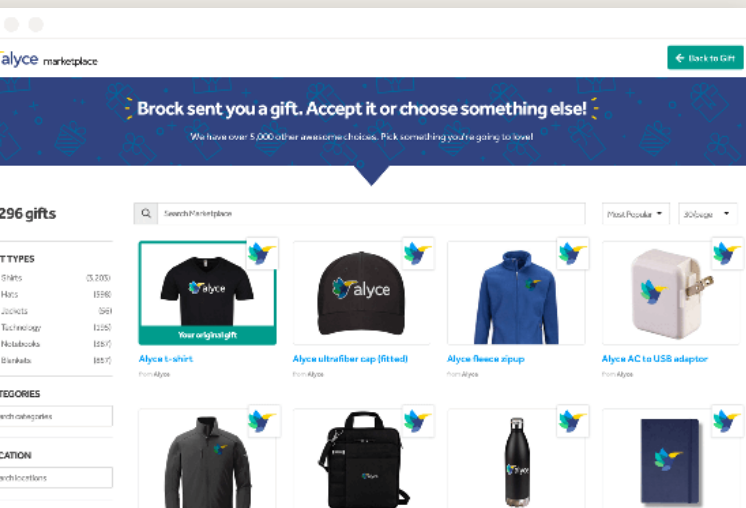

Swag Select

Eliminate the swag management headache and deliver personal and trackable swag experiences at events, digitally, and through the mail.

Customizable Swag Select cards

Surprise & delight with personal Swag Select invitations

Get time back to focus on what really matters—no need to store, warehouse, package, or ship your own swag ever again.

Delivering Swag is as easy as an email

Eliminate the logistics headache

Surprise & delight with the Power of Choice